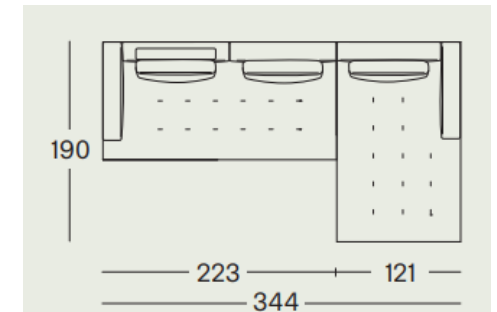

Brand: **Zanotta, Made in Italy**

Item type: 3 seater sofa

Item code: V1039/302/32257

Designer: D Urbino, Lomazzi

Dimension: 344 x 190/112

General

Upholstery: Cat. 30 Tufo 032031

Click the link for more options and finishes: